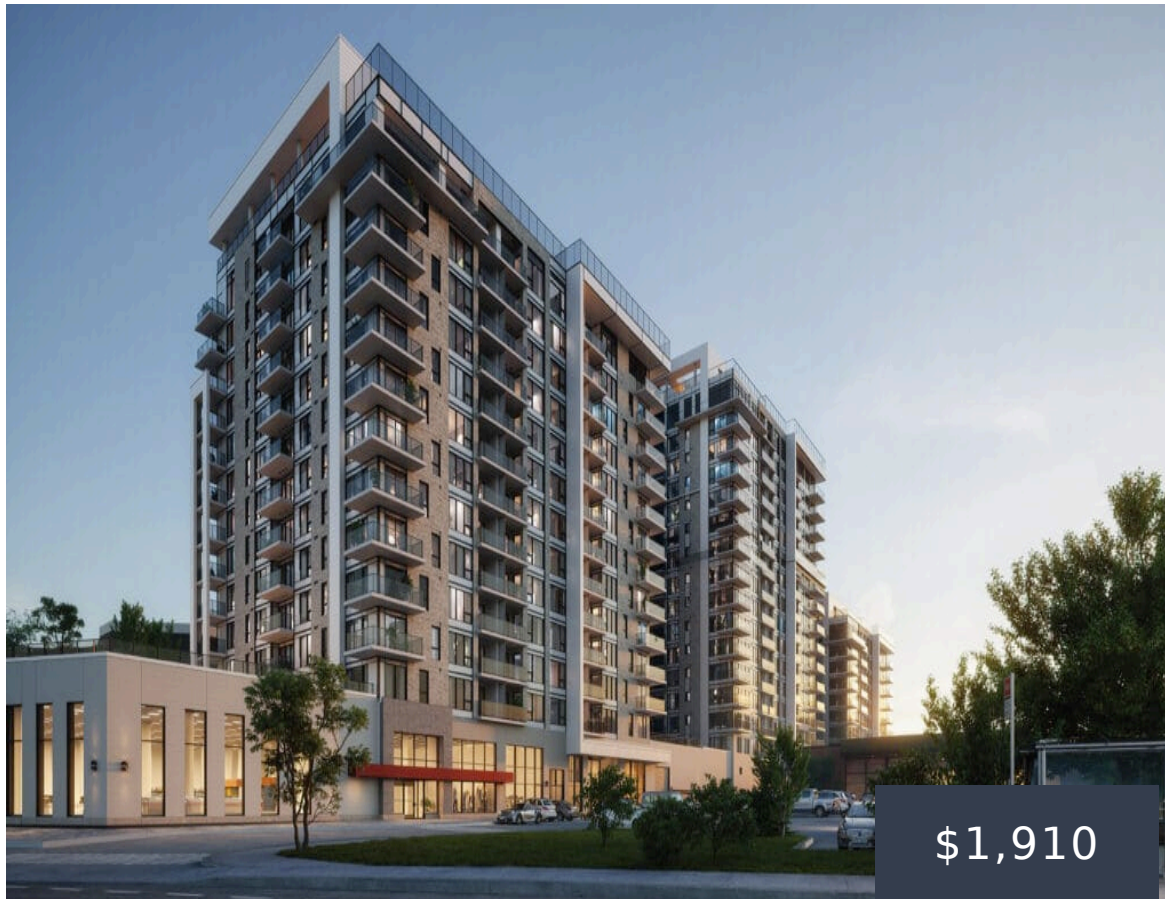

2944 Baseline Rd,
Nepean, ON K2H
7T3, Canada

BASELINE TOWER I

<https://brigil.com/en/>

\$1,910

- 0 beds
- 0 baths

Welcome to Baseline. If you've been dreaming of reaching new heights and enhancing your lifestyle, we have an easy solution. The Baseline community is designed and laid out to offer new generation living that encourages its residents to meet their needs. The project is focused on wellness, providing a unique opportunity to adopt a healthy [...]