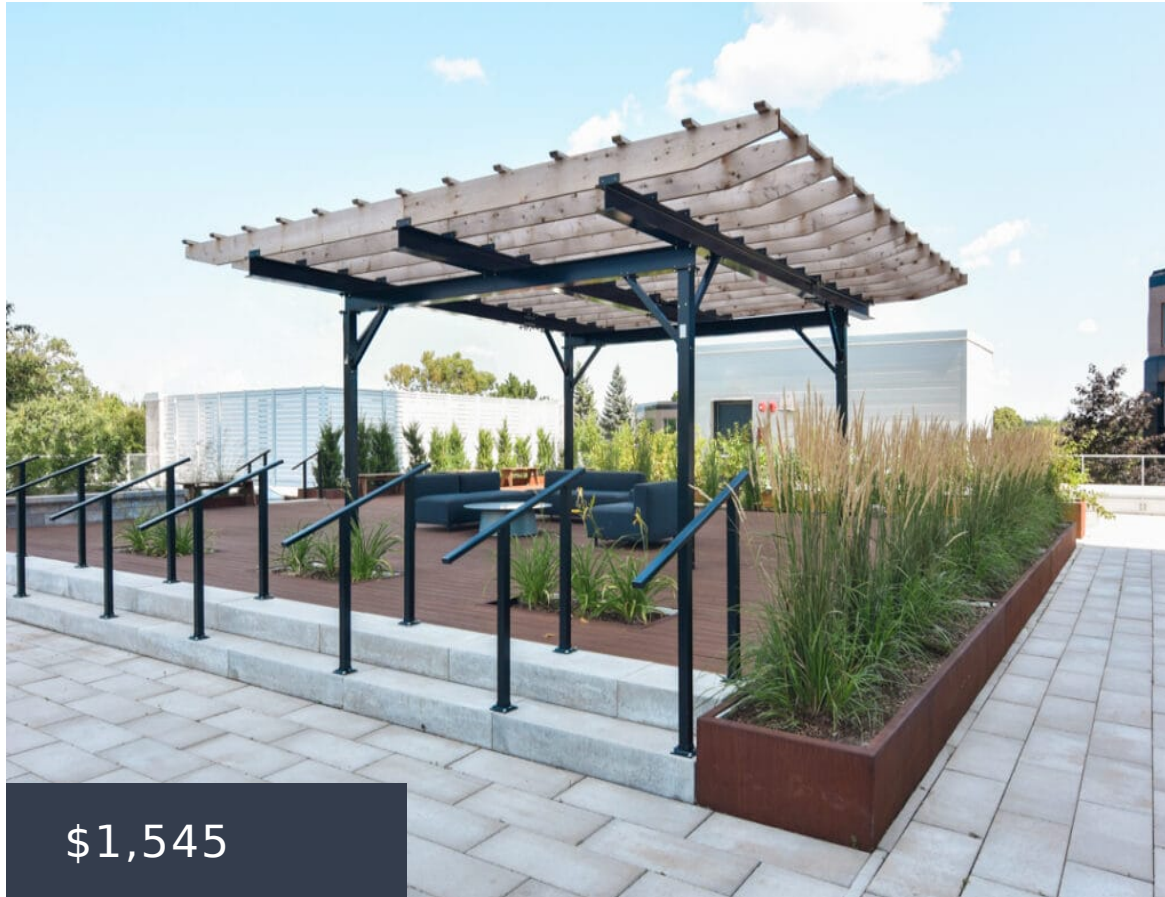

2944 Baseline Rd,
Nepean, ON K2H
7T3, Canada

BASELINE TOUR I

<https://brigil.com/en/>

\$1,545

- 1 beds
- 1 baths
- 625 sq ft

Welcome to Baseline. If you've been dreaming of reaching new heights and enhancing your lifestyle, we have an easy solution. The Baseline community is designed and laid out to offer new generation living that encourages its residents to meet their needs. The project is focused on wellness, providing a unique opportunity to adopt a healthy [...]