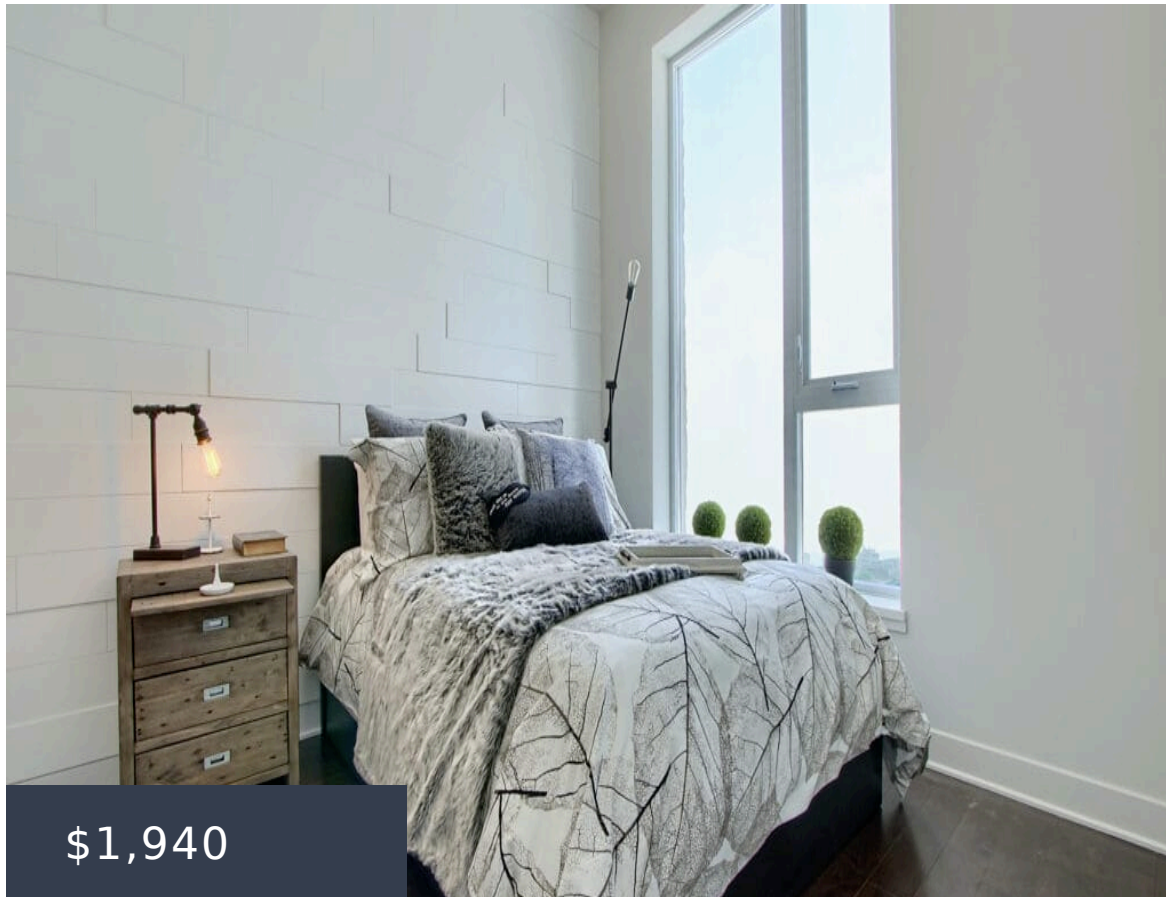

460 ST-LAURENT

<https://brigil.com/en/>

460 St. Laurent
Blvd, Ottawa, ON
K1K 4Z2, Canada

\$1,940

- 3 beds
- 1 baths

Welcome to 460 St. Laurent. Simplicity and elegance await you at 460 St. Laurent. Take advantage of the luxurious lifestyle normally associated with the finest hotels. This contemporary building provides an urban paradise that is just the ticket for anyone seeking comfort and style. With its extraordinary range of amenities on site, you feel as [...]

Price - 1 bedroom: For rent - From \$1 940 /month*

Availability: [Book an appointment](#)

2 chambres

Bedroom: 2

Bathroom: 1

Unit plans: [See plans](#)

Price - 2 bedrooms: For rent - From \$2 555 /month*

Availability: [Book an appointment](#)

3 chambres

Bedroom: 3

Bathroom: 2

Unit plans: [See plans](#)

Price - 3 bedrooms: For rent - From \$3 610 /month*

Availability: [Book an appointment](#)

Call us now

Phone: 613-482-8654